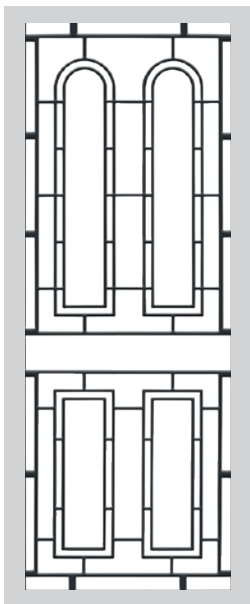

SP51AB | DUAL ARCH

PANEL	WITH LUGS Height x Width (mm)	WITH OUT LUGS Height x Width (mm)
A	1065 x 813	996 x 620
B	766 x 813	697 x 620

ORDER CODE	COLOUR
SP51A	Mill Finish
SP51B	Powder coat (See Colour Options)

(ON RUN OUT) *Panel not available once stock depleted*

SP52 | VINES

2 per door