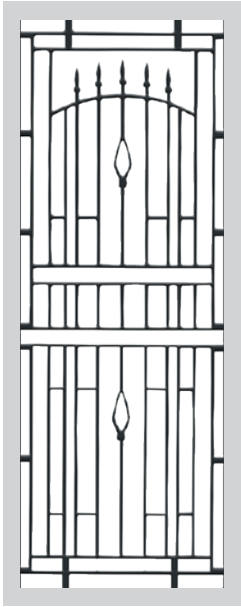

HINGED DOOR | COLONIAL CLASSIC DESIGN

SP29AB | GATE

2 per door

PANEL	WITH LUGS Height x Width (mm)	WITH OUT LUGS Height x Width (mm)
A	1066 x 813	995 x 620
B	884 x 813	773 x 620

ORDER CODE	COLOUR
SP29A	Mill Finish
SP29B	Powder coat (See Colour Options)