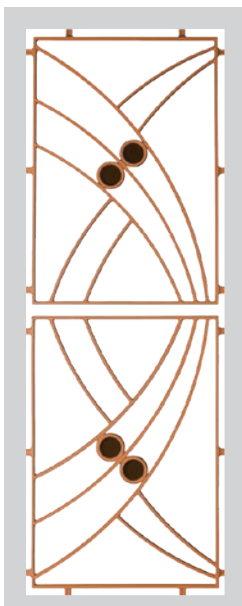

## SP65AB

With Coloured Glass Inserts

PANEL	WITH LUGS Height x Width (mm)	WITH OUT LUGS Height x Width (mm)
A	1033 x 813	961 x 620
B	970 x 813	900 x 620

ORDER CODE	GLASS INSERT	COLOUR
SP65A	Teal Blue   Rice Paper   Olive Green	Powder coat (See Colour Options)
SP65B	Black	

## COLOURED GLASS INSERTS

Colours are for illustrative purposes